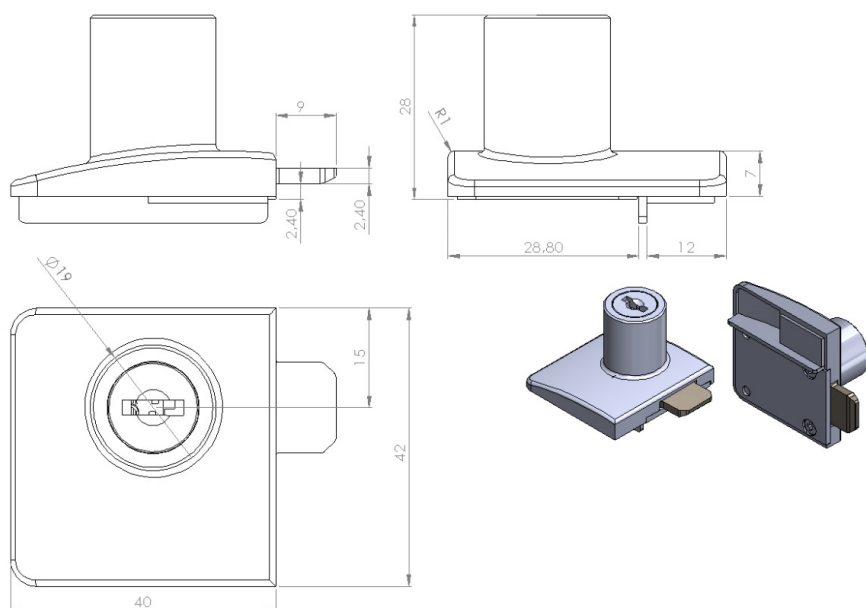

PRODUCT SHEET

Description:

Glass Door Lock "Square-U-See",F/Double D. CPL,KA:D20,W/SISO Oval Metal Key, 400 KD

Item number:

14.09.635-0

Units	Box	Carton	HS Code	Barcode
Pcs.	12	120	8301300000	
				5704866494113

SISO A/S
Mileparken 11
DK-2740 Skovlunde
Denmark
VAT: DK 24786013

Phone +45 45 830 900
www.siso.dk
siso@siso.dk

Danske Bank
Nytorv Branch
Copenhagen
SWIFT: DABADKKK

Account no.
4180 3112 112936
IBAN Account
DK7230003112112936